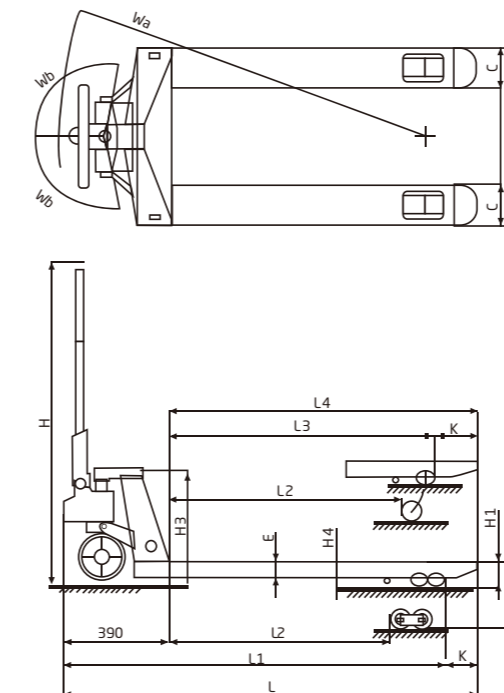

The World of Hangcha

HD Series

Specification:

Model	Unit	CBY20-HD		CBY25-HD		CBY30-HD	
Rated Load	Kg	2000		2500		3000	
Size		685×1220	550×1150	685×1220	550×1150	685×1220	550×1150
Distance Between Fork-arms	B mm	685	550	685	550	685	550
Fork Length	L4 mm	1220	1150	1150	1150	1150	1150
Turning radius	Wa mm	1420	1350	1420	1350	1420	1350
Overall Length	L mm	1600	1530	1600	1530	1600	1530
Service Weight	Kg	70	65	75	70	80	75
Fork Size	C×E mm	160×50		160×60			
Lowered Height	H1 mm	75					
Lifting Height	H2 mm	190					
Wheel Size Rear (single)	mm	Ø74×93					
Wheel Size Rear (tandem)	mm	Ø74×70					
Wheel Size Front	mm	Ø180×50					
Overall Height	H mm	1230					

HA Series

Specification:

Model	Unit	CBY20-HA		CBY25-HA		CBY30-HA	
Rated Load	Kg	2000		2500		3000	
Size		685×1220	540×1150	685×1220	540×1150	685×1220	540×1150
Distance Between Fork-arms	B mm	685	540	685	540	685	540
Fork Length	L4 mm	1220	1150	1150	1150	1150	1150
Turning radius	Wa mm	1440	1370	1440	1370	1440	1370
Overall Length	L mm	1610	1540	1610	1540	1610	1540
Service Weight	Kg	70	65	75	70	80	75
Fork Size	C×E mm	160×50		160×60			
Lowered Height	H1 mm	85/75					
Lifting Height	H2 mm	200/190					
Wheel Size Rear (single)	mm	Ø80×93/ Ø74×93					
Wheel Size Rear (tandem)	mm	Ø74×70/ Ø74×70					
Wheel Size Front	mm	Ø180×50					
Overall Height	H mm	1240					