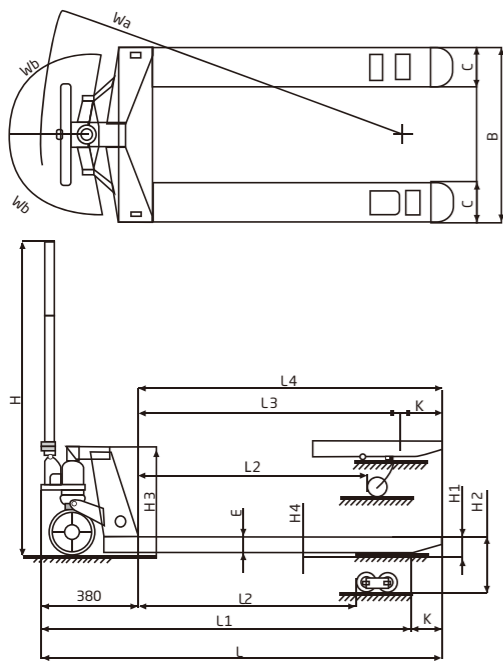

The World of Hangcha

HD Series

Specification:

Model	Unit	CBY20-HD		CBY25-HD		CBY30-HD	
Rated Load	Kg	2000		2500		3000	
Size		685×1220	550×1150	685×1220	550×1150	685×1220	550×1150
Distance Between Fork-arms	B mm	685	550	685	550	685	550
Fork Length	L4 mm	1220	1150	1150	1150	1150	1150
Turning radius	Wa mm	1420	1350	1420	1350	1420	1350
Overall Length	L mm	1600	1530	1600	1530	1600	1530
Service Weight	Kg	70	65	75	70	80	75
Fork Size	C×E mm	160×50		160×60			
Lowered Height	H1 mm	75					
Lifting Height	H2 mm	190					
Wheel Size Rear (single)	mm	Ø74×93					
Wheel Size Rear (tandem)	mm	Ø74×70					
Wheel Size Front	mm	Ø180×50					
Overall Height	H mm	1230					

HA Series

Specification:

Model	Unit	CBY20-HA		CBY25-HA		CBY30-HA	
Rated Load	Kg	2000		2500		3000	
Size		685×1220	540×1150	685×1220	540×1150	685×1220	540×1150
Distance Between Fork-arms	B mm	685	540	685	540	685	540
Fork Length	L4 mm	1220	1150	1150	1150	1150	1150
Turning radius	Wa mm	1440	1370	1440	1370	1440	1370
Overall Length	L mm	1610	1540	1610	1540	1610	1540
Service Weight	Kg	70	65	75	70	80	75
Fork Size	C×E mm	160×50		160×60			
Lowered Height	H1 mm	85/75					
Lifting Height	H2 mm	200/190					
Wheel Size Rear (single)	mm	Ø80×93/ Ø74×93					
Wheel Size Rear (tandem)	mm	Ø74×70/ Ø74×70					
Wheel Size Front	mm	Ø180×50					
Overall Height	H mm	1240					