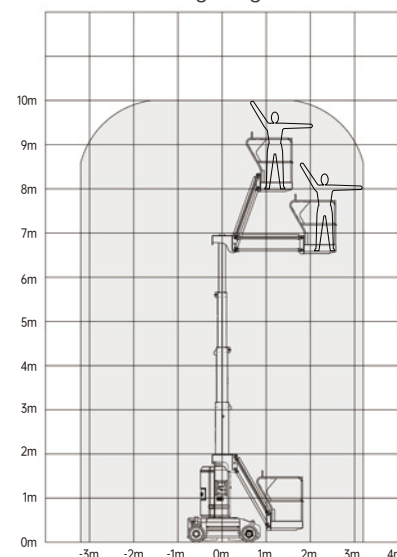

M0810JE Working Range