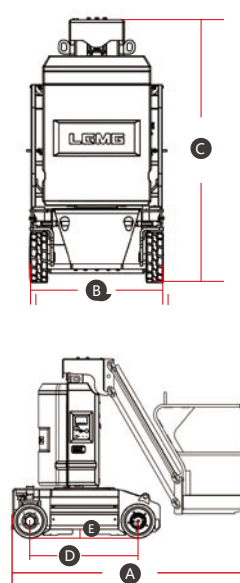

LGMG Vertical Mast Lifts

SPECIFICATIONS

MODELS	M0810JE (M2640JE)	
Measurements	Metric	Imperial
Working Height Max.	10m	32'10"
Platform Height(Raised)	8m	26'3"
Horizontal Outreach	3.2m	10'6"
Up and Over Clearance Max.	6.6m	21'8"
Platform Size(LxW)	0.98x0.72m	39"x28"
A Overall Length	2.6m	8'6"
B Overall Width	1m	3'3"
C Overall Height(Stowed)	1.99m	6'6"
D Wheelbase	1.2m	3'11"
E Ground Clearance	0.1m	4"
PRODUCTIVITY		
Max. Platform Occupancy	2 (in) / 1 (out)	
Platform Capacity	200kg	440 lbs
Drive Mode	Rear Wheel	
Brakes	Rear Wheel	
Turntable Rotation	345°	345°
Max. Drive Speed (Stowed)	5km/h	3mph
Max. Drive Speed (Raised)	0.43km/h	0.27mph
Gradeability	25%	25%
Tailswing	0	0
Tire Size	380x130mm	15"x5"
POWER		
Power Source	24V 250Ah	
HYDRAULIC SYSTEM		
Hydraulic Oil Capacity	6.5L	1.7gal
WEIGHT		
Machine Weight (CE/ANSI)	2720kg	5997 lbs

STANDARD FEATURES

Proportional control	Emergency stop device
Horn/Hour meter	Charge protection system
Full-height drive	Manual emergency pump
All motions alarm	Telematics connector
Brake release	Descent alarm with flashing beacon
Emergency descent	Solid non-marking tires
Tilt alarm	

OPTIONAL

AC power to platform	Anti-collision protection
Telematics	Biodegradable hydraulic oil