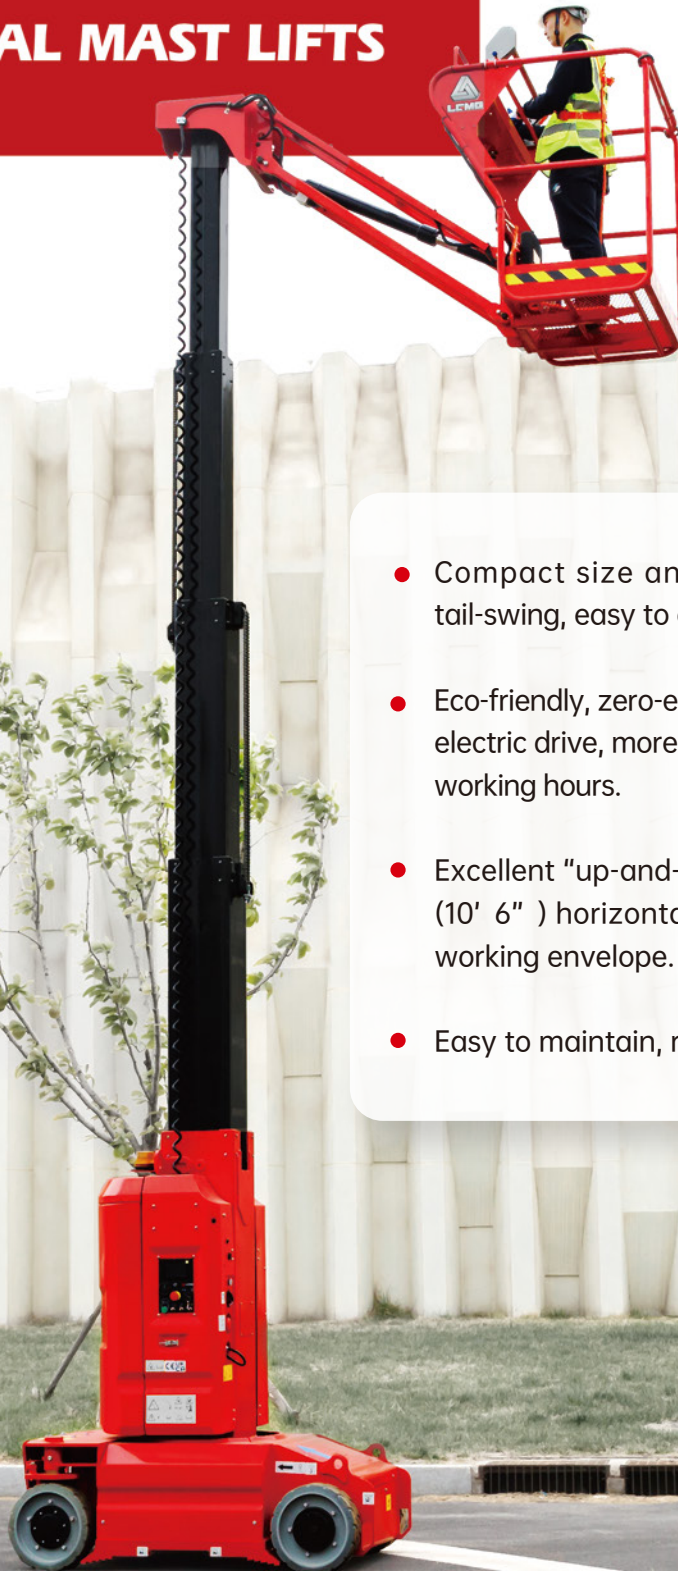

LGMG

M0810JE

VERTICAL MAST LIFTS

- Compact size and light-weight, zero tail-swing, easy to operate and transport.
- Eco-friendly, zero-emission, highly efficient electric drive, more productive with longer working hours.
- Excellent "up-and-over" capability, 3.2m (10' 6") horizontal outreach and larger working envelope.
- Easy to maintain, reducing cost.

LGMG Vertical Mast Lifts

SPECIFICATIONS

MODELS	M0810JE (M2640JE)	
Measurements	Metric	Imperial
Working Height Max.	10m	32'10"
Platform Height(Raised)	8m	26'3"
Horizontal Outreach	3.2m	10'6"
Up and Over Clearance Max.	6.6m	21'8"
Platform Size(LxW)	0.98x0.72m	39"x28"
A Overall Length	2.6m	8'6"
B Overall Width	1m	3'3"
C Overall Height(Stowed)	1.99m	6'6"
D Wheelbase	1.2m	3'11"
E Ground Clearance	0.1m	4"
PRODUCTIVITY		
Max. Platform Occupancy	2 (in) / 1 (out)	
Platform Capacity	200kg	440 lbs
Drive Mode	Rear Wheel	
Brakes	Rear Wheel	
Turntable Rotation	345°	345°
Max. Drive Speed (Stowed)	5km/h	3mph
Max. Drive Speed (Raised)	0.43km/h	0.27mph
Gradeability	25%	25%
Tailswing	0	0
Tire Size	380x130mm	15"x5"
POWER		
Power Source	24V 250Ah	
HYDRAULIC SYSTEM		
Hydraulic Oil Capacity	6.5L	1.7gal
WEIGHT		
Machine Weight (CE/ANSI)	2720kg	5997 lbs

STANDARD FEATURES

Proportional control	Emergency stop device
Horn/Hour meter	Charge protection system
Full-height drive	Manual emergency pump
All motions alarm	Telematics connector
Brake release	Descent alarm with flashing beacon
Emergency descent	Solid non-marking tires
Tilt alarm	